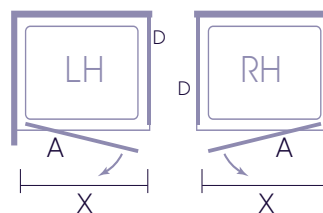

Handle Options

Standard Handle

Traditional Handle

Mirrored Chrome

Polished Nickel

Product Information

Size	Code	Adjustment Min-Max
700	GHG700H (L or R)	670-680
800	GHG800H (L or R)	770-780
900	GHG900H (L or R)	870-880

This product is handed – please choose L for Left and R for Right when ordering

Please Note: All wall hinges **must** be secured to a **reinforced/solid wall**.

Side Panel

Size	Code	Adjustment Min-Max
700	GHSA700H	665-680
760	GHSA760H	725-740
800	GHSA800H	765-780
900	GHSA900H	865-880
1000	GHSA1000H	965-990

Reversible.

Side Panel

A - Moving Panel X - Door Opening

Configuration

Size	Code	Door X Opening
700	GHG700H (L or R)	620
800	GHG800H (L or R)	720
900	GHG900H (L or R)	820

This product is handed – please choose L for Left and R for Right when ordering